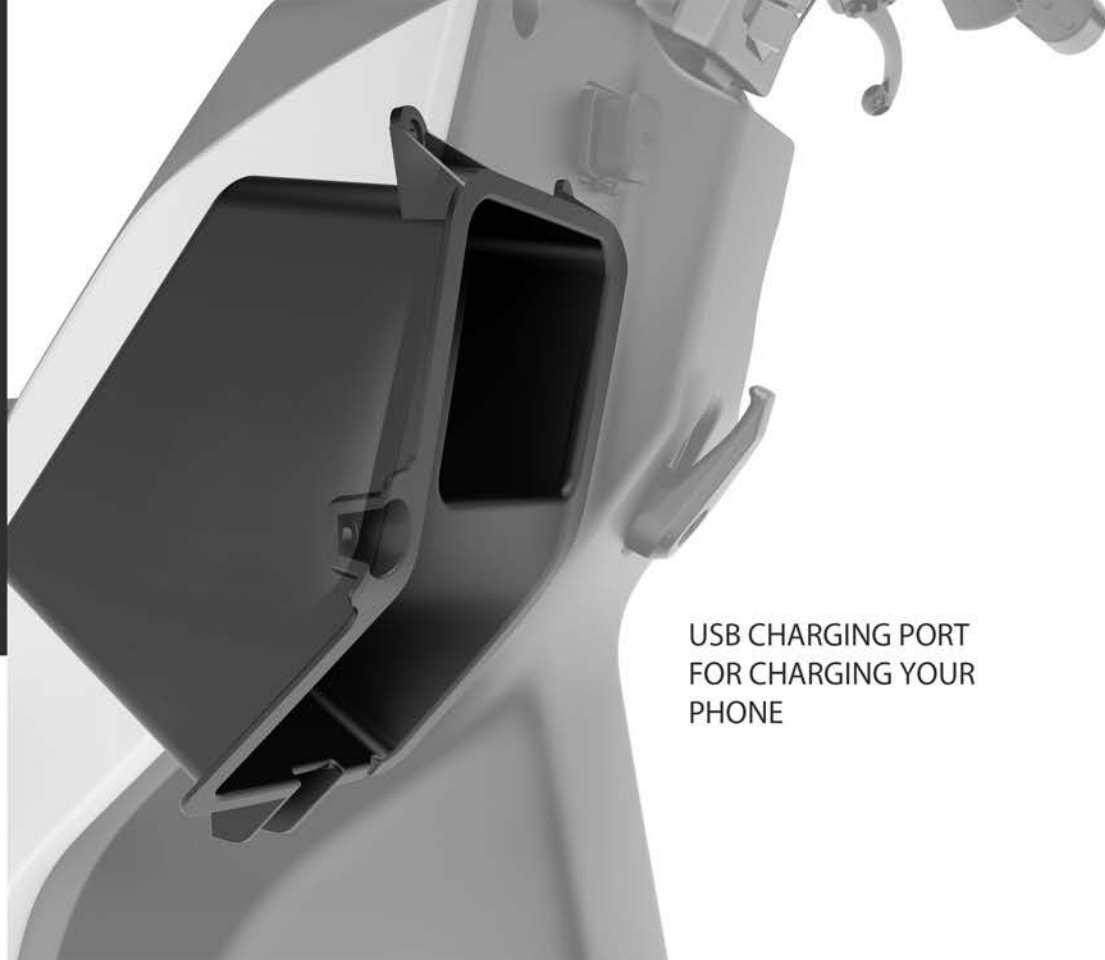

## AUTOMOBILE CANBUS COMMUNICATION SYSTEM

Real-time communication. High transmission rate.  
Smarter vehicle that assist to avoid traffic jam.  
Improved harness layout enable stability of electronic control system,  
Allow more functions on the road.

Real-time communication High transmission rate Smarter travelling performance

ONE-PUSH REVERSE BUTTON EASILY REVERSING  
EV WITH NO SWEAT

USB CHARGING PORT  
FOR CHARGING YOUR  
PHONE

EXTRA THICK SPONGE CUSHION SEAT FOR EXTRA COM-  
FORTABLE SEATING